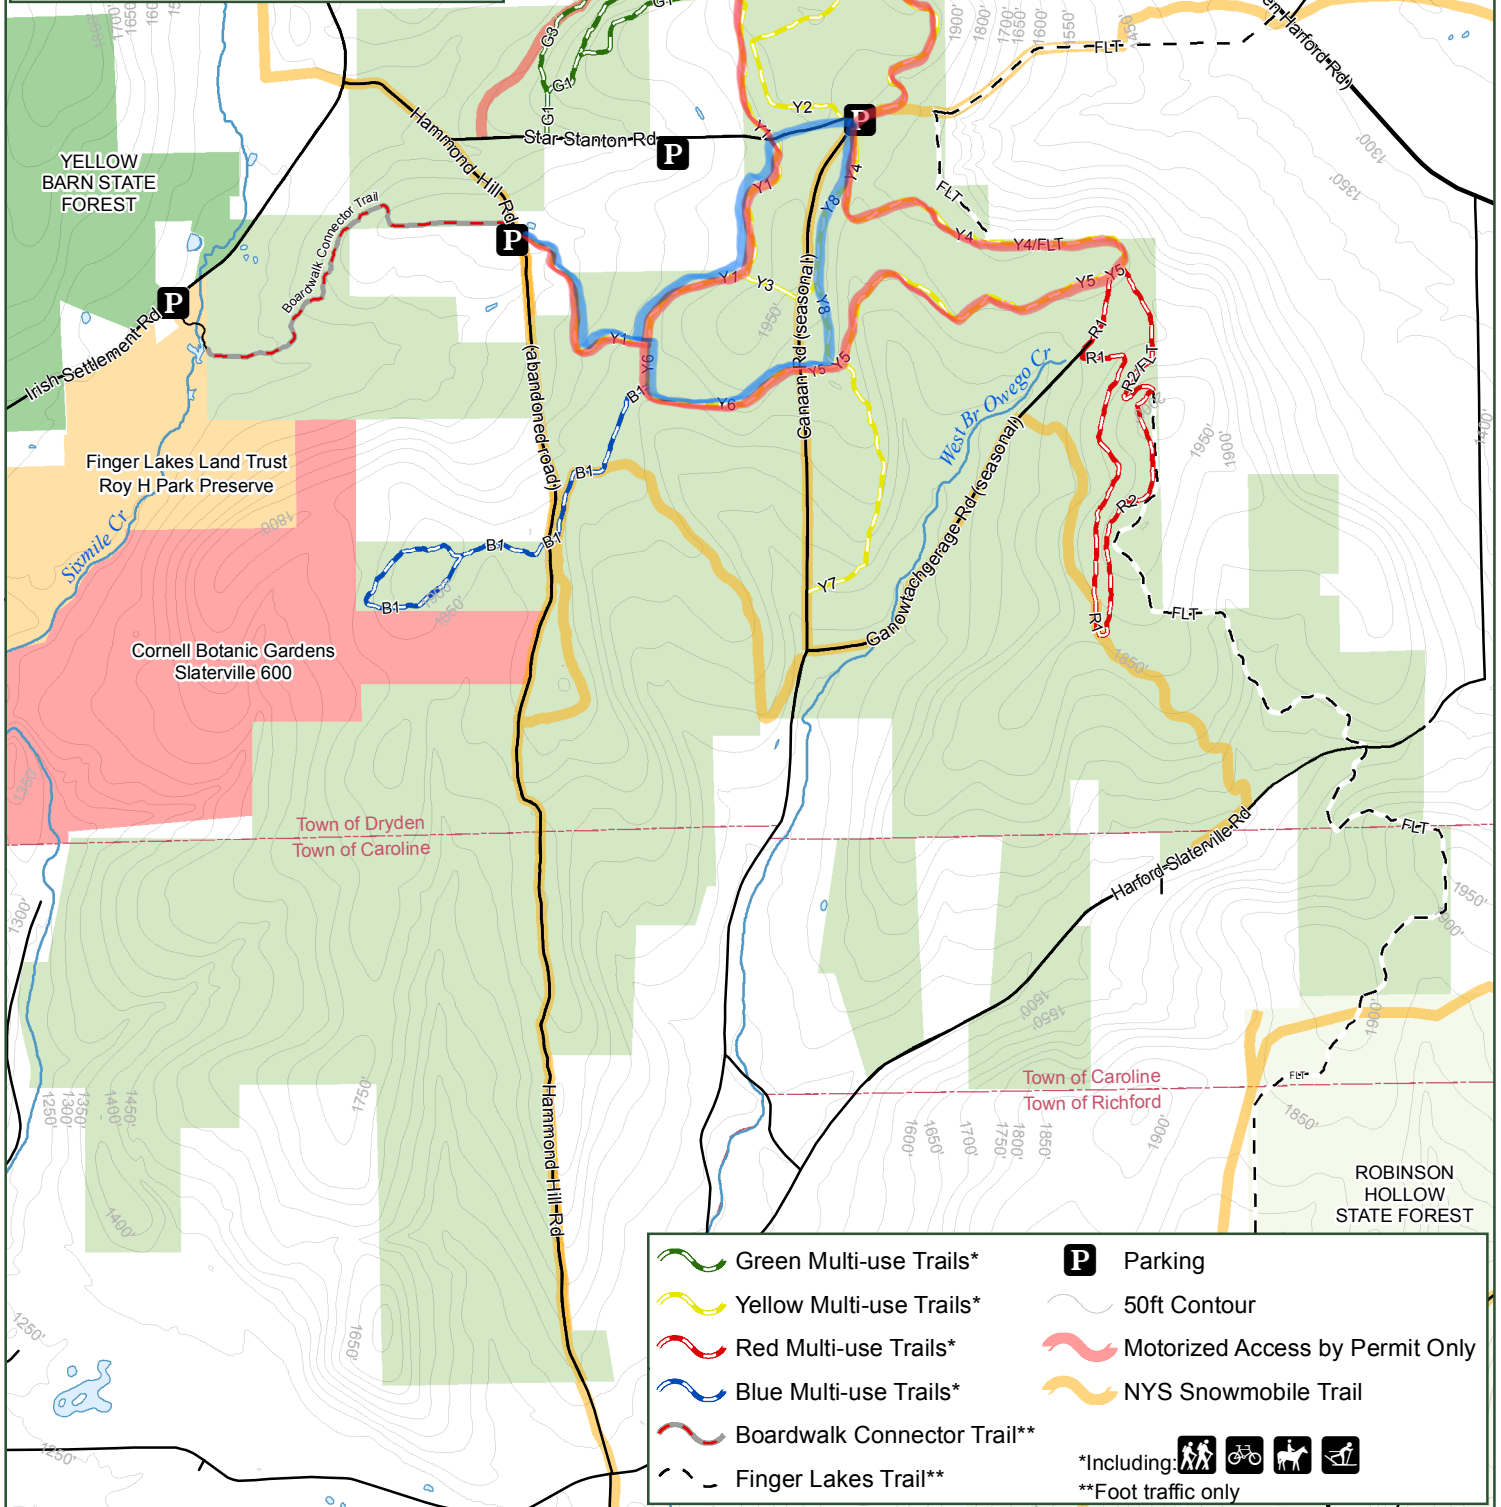

# Hammond Hill State Forest

Trail Ratings and Lengths		
Multi-use Trails		
Beginner	Intermediate	Advanced
Yellow 2 - 1.3 mi.	Yellow 1 - 2.0 mi.	Yellow 5 - 1.0 mi.
Yellow 6 - 0.5 mi.	Yellow 3 - 0.2 mi.	Red 1 - 1.0 mi.
Yellow 7 - 0.7 mi.	Yellow 4 - 1.0 mi.	Red 2 - 1.2 mi.
	Yellow 8 - 0.5 mi.	Green 1 - 0.8 mi.
	Blue 1 - 1.4 mi.	Green 3 - 0.7 mi.
	Green 2 - 0.6 mi.	
Foot Traffic Only Trails		
Boardwalk Connector Trail - 1.0 mi.		
Finger Lakes Trail - 3.8 mi.		

Green Multi-use Trails*	Parking
Yellow Multi-use Trails*	50ft Contour
Red Multi-use Trails*	Motorized Access by Permit Only
Blue Multi-use Trails*	NYS Snowmobile Trail
Boardwalk Connector Trail**	
Finger Lakes Trail**	
	*Including:
	**Foot traffic only

Department of Environmental Conservation

Tompkins County

Sep 2020